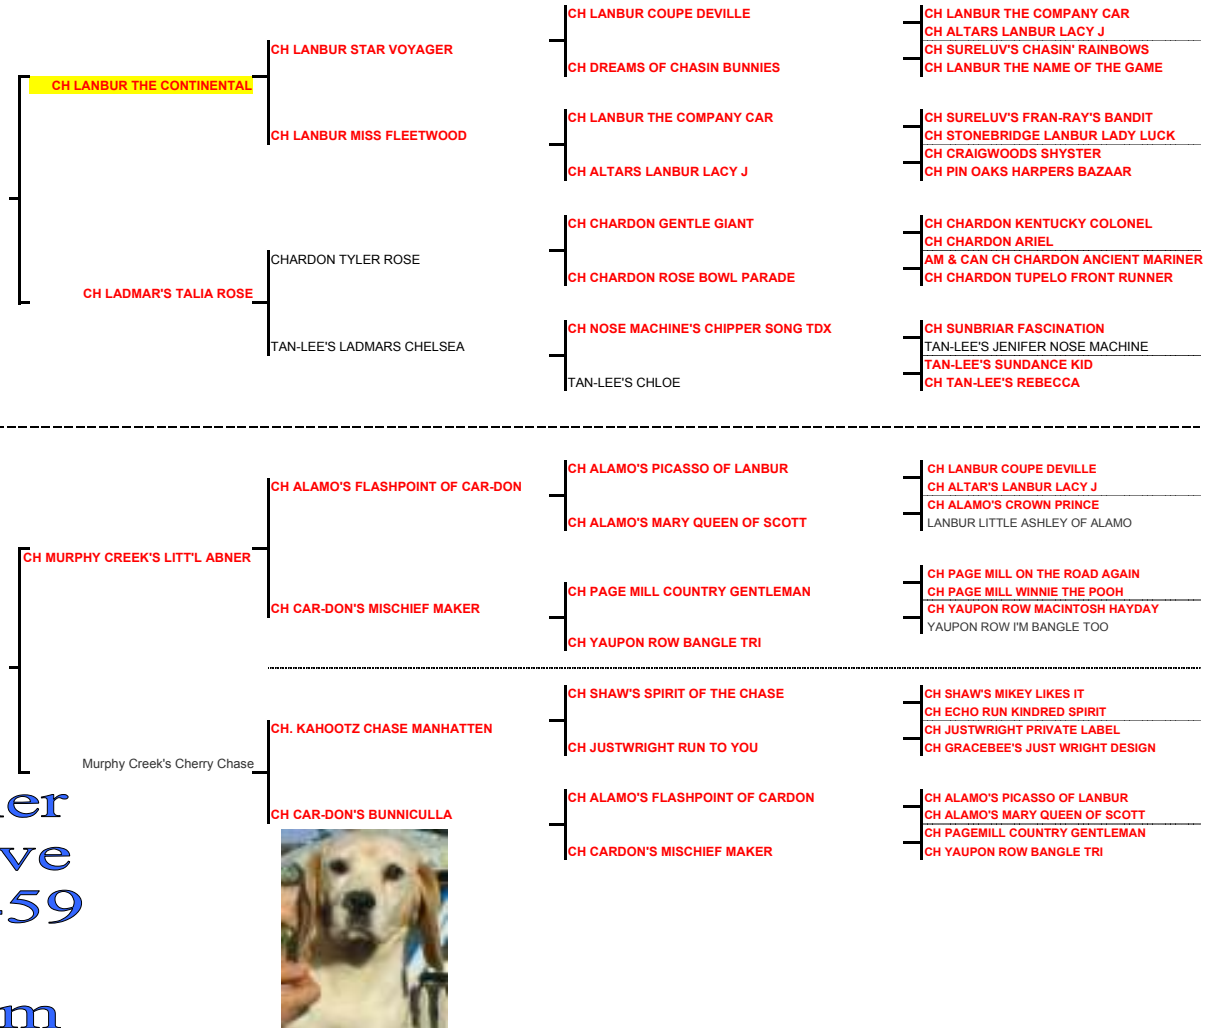

Pedigree

ROCKY

CH. GEM'S MY HEART'S CONTENDER

CH LADMAR'S HEART ON FIRE

CH MURPHY CREEK'S MEADOW LARK

Gary & Carolyn Miller
 12116 Wildwood Drive
 North Bend, OR 97459
 541-759-2642
www.gemgeagles.com